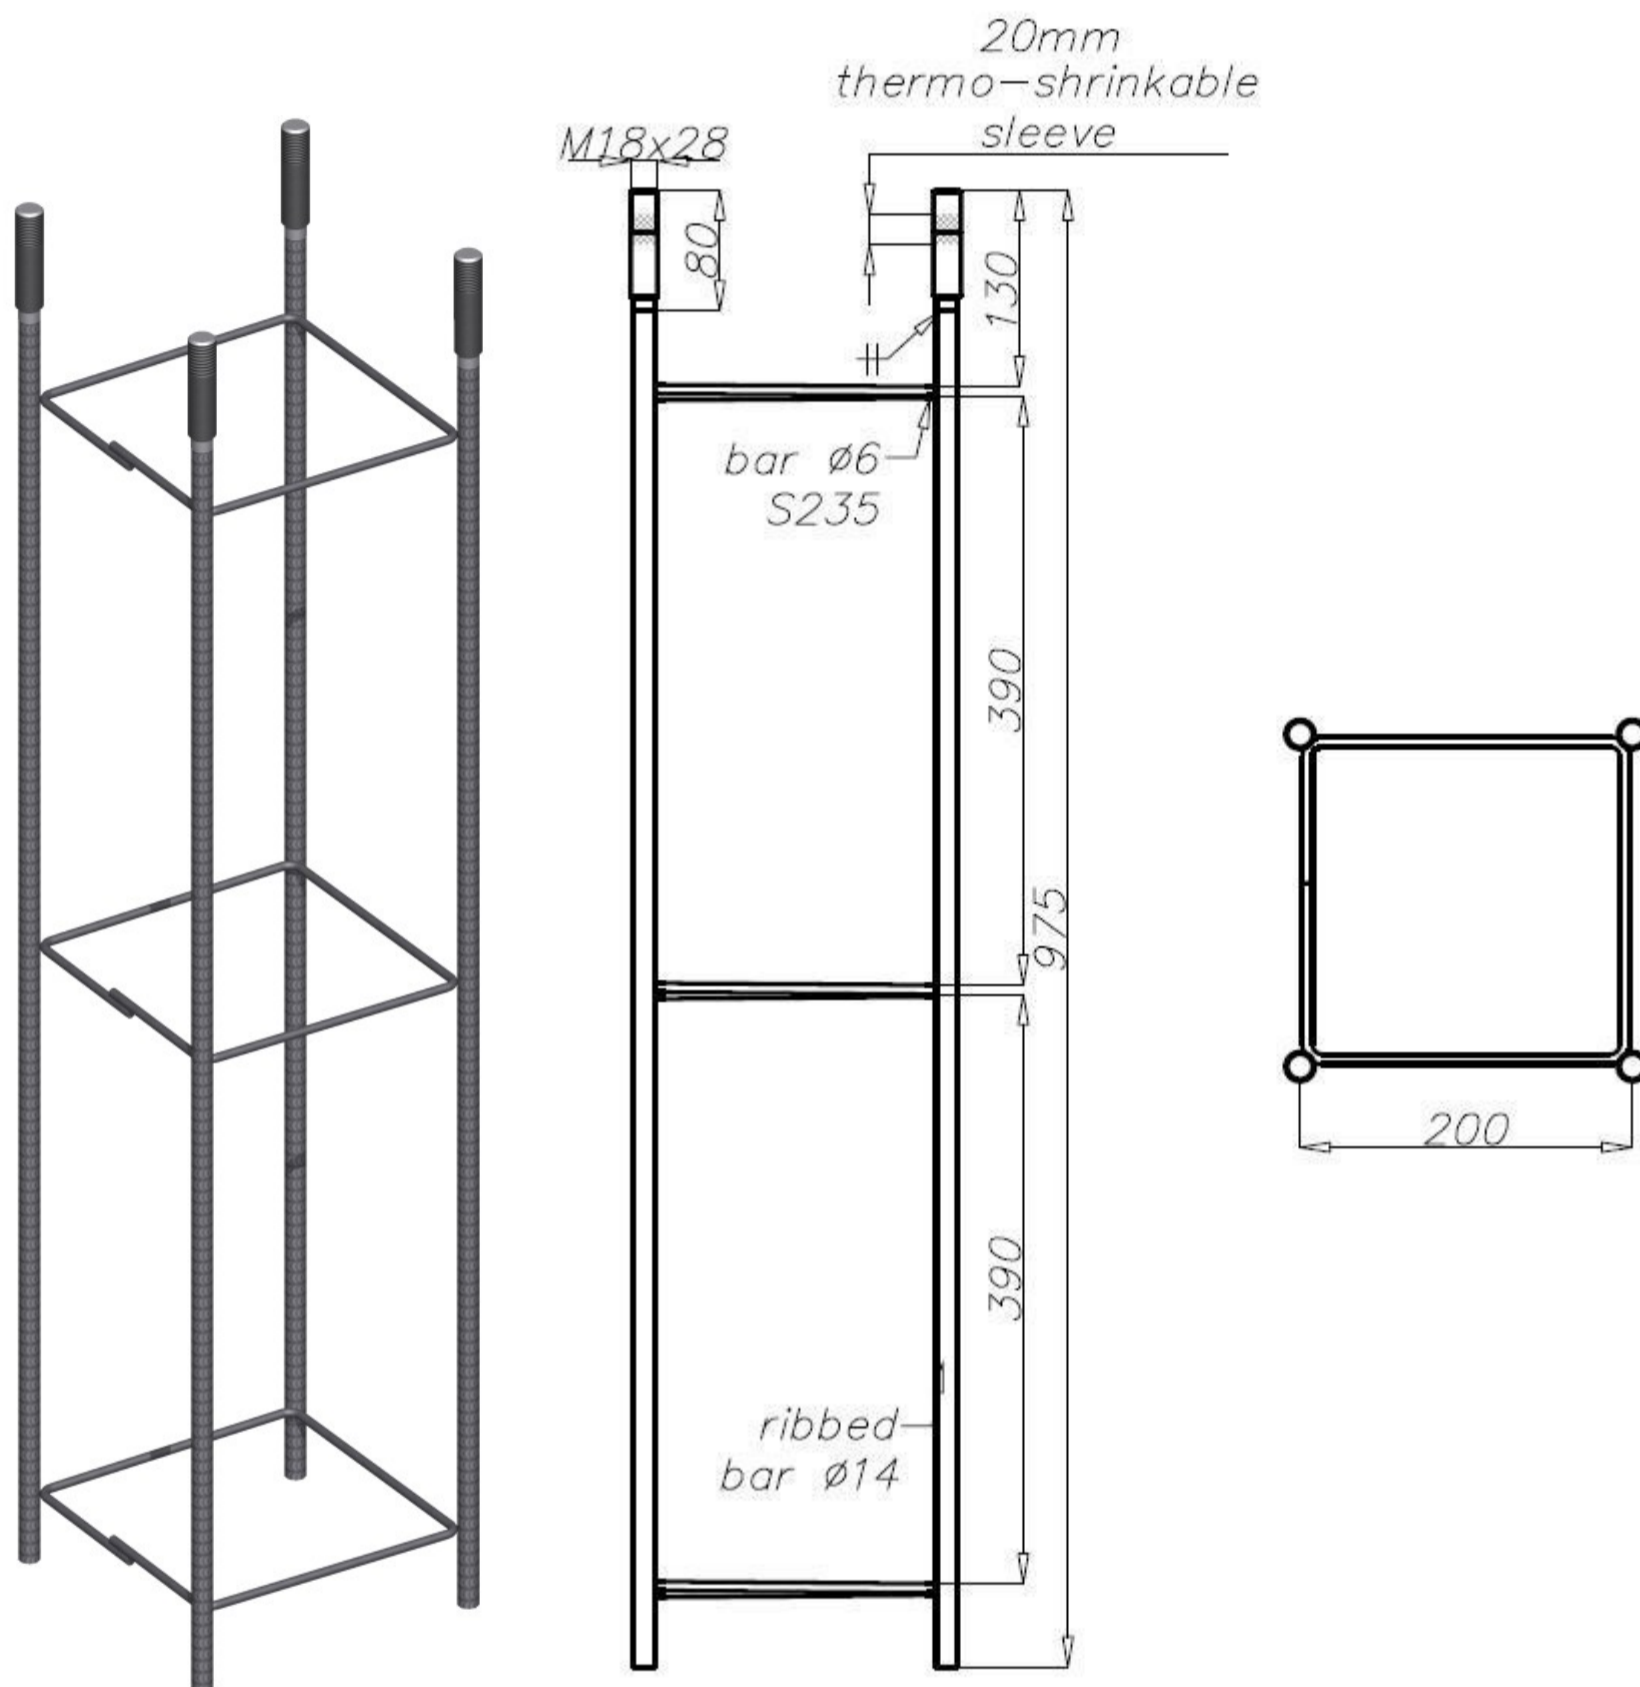

Reinforcement basket Z-51

Technical data

Reinforcement basket	Z-51
Code	311251
Weight [kg]	5,54
Hot galvanized nut set	4008
Hot galvanized ripable nut set	4009
Application	for mounting SALø114/D60, SALø114/D75, SALø120E