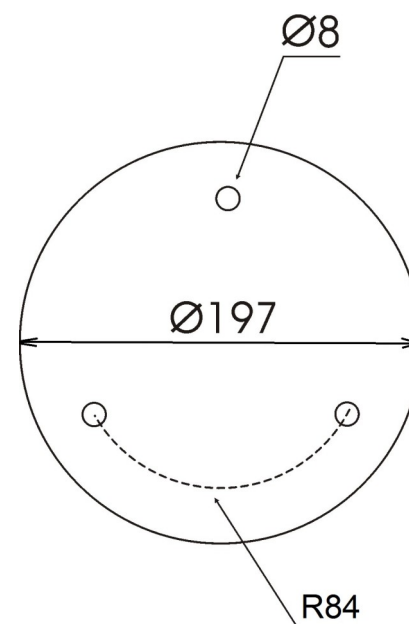

KP wall bracket

KP wall bracket

 KP wall bracket with OP luminaire and white Sphere lamp diffuser $\varnothing 400$

Wall bracket mounting base

Technical data

Wall bracket	KP
Code	340200
Application	for mounting directly on the wall
Number of arms	1
Weight [kg]	2,7
Unit volume [m ³]	0,032
Spigot diameter [mm]	$\varnothing 60$
Luminaire usage	OS-1, OP (upwards and downwards), OPA-1 (only upwards)