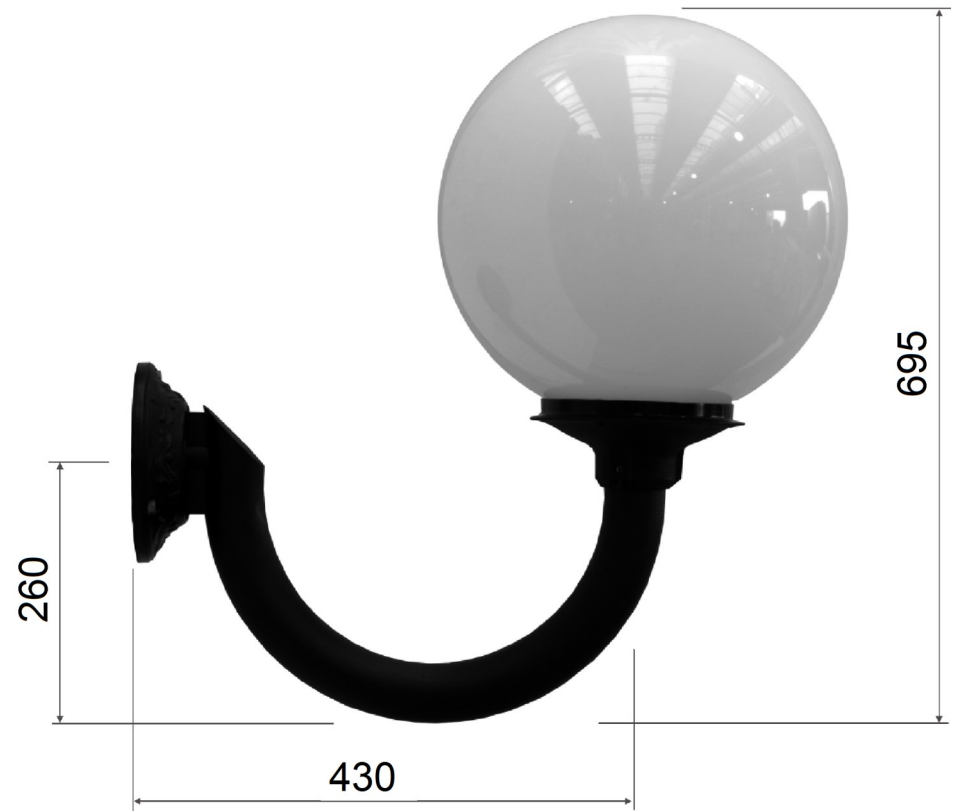

KP wall bracket

KP wall bracket

 KP wall bracket with OP luminaire and white Sphere lamp diffuser $\varnothing 400$

Wall bracket mounting base

Technical data

Wall bracket	KP
Code	340200
Application	for mounting directly on the wall
Number of arms	1
Weight [kg]	2,7
Unit volume [m ³]	0,032
Spigot diameter [mm]	$\varnothing 60$
Luminaire usage	OS-1, OP (upwards and downwards), OPA-1 (only upwards)