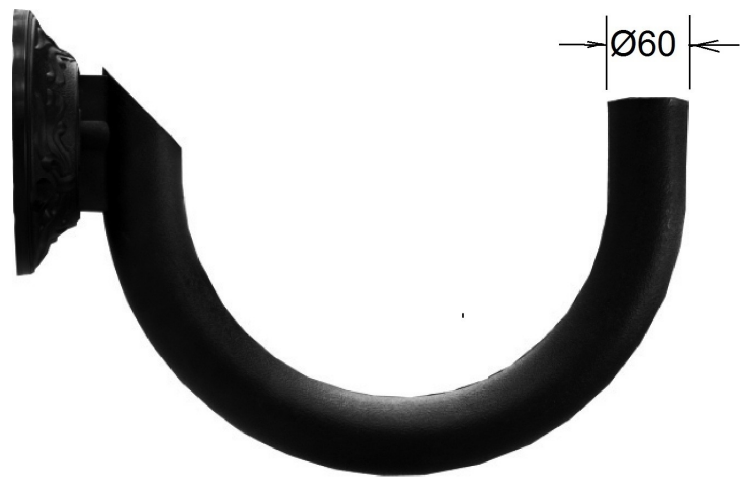

KP wall bracket

KP wall bracket

 KP wall bracket with OP luminaire and white Sphere lamp diffuser $\varnothing 400$

Wall bracket mounting base

Technical data

Wall bracket	KP
Code	340200
Application	for mounting directly on the wall
Number of arms	1
Weight [kg]	2,7
Unit volume [m ³]	0,032
Spigot diameter [mm]	$\varnothing 60$
Luminaire usage	OS-1, OP (upwards and downwards), OPA-1 (only upwards)