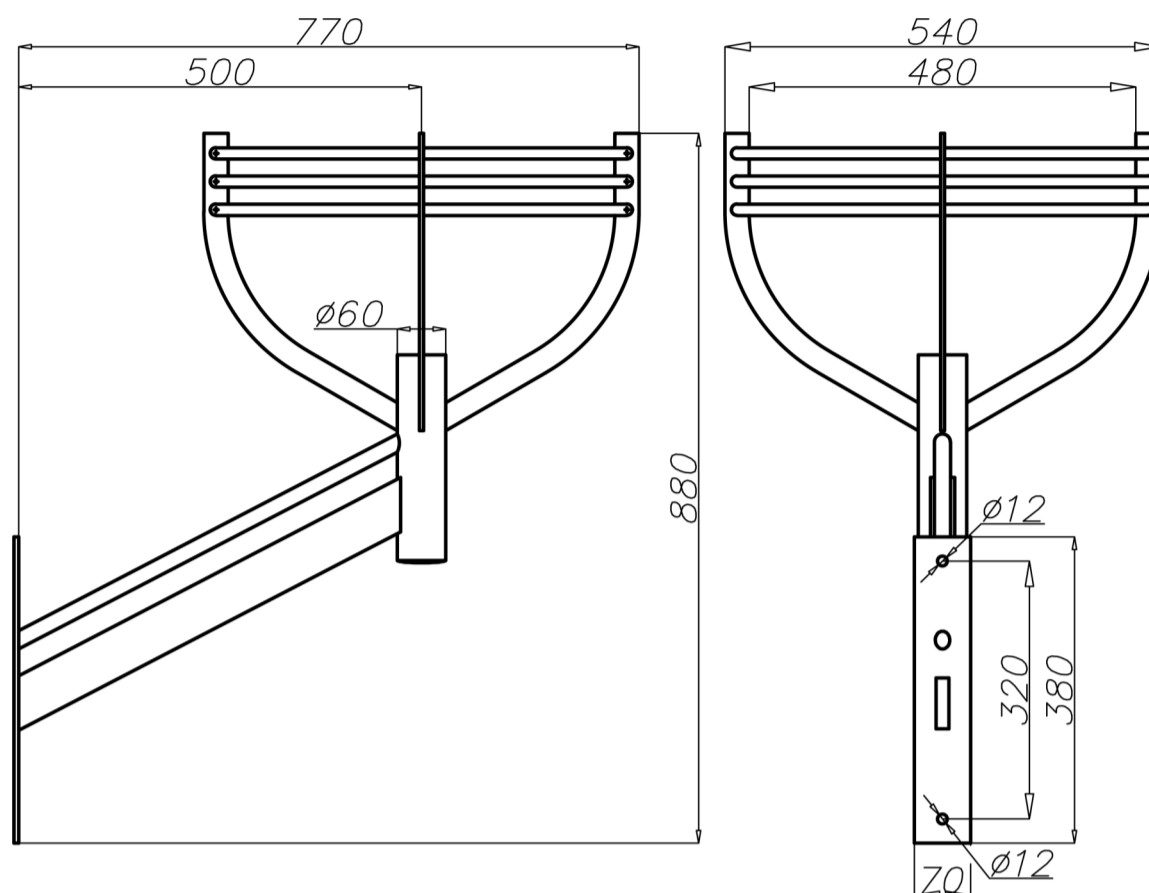

# Aluminium wall bracket KA-1

## Technical data

Wall bracket	KA-1
Product code	478010
Net weight [kg]	3,6
Volume [m <sup>3</sup> ]	0,16
Assembling diameter of luminaire $\varnothing$ [mm]	$\varnothing$ 60
Compatible luminaires	OP,

- anodising in 10 colours, each with possibility of brightening
- option of powder painting in RAL colours (other colours available on request)
- packing: sleeve material