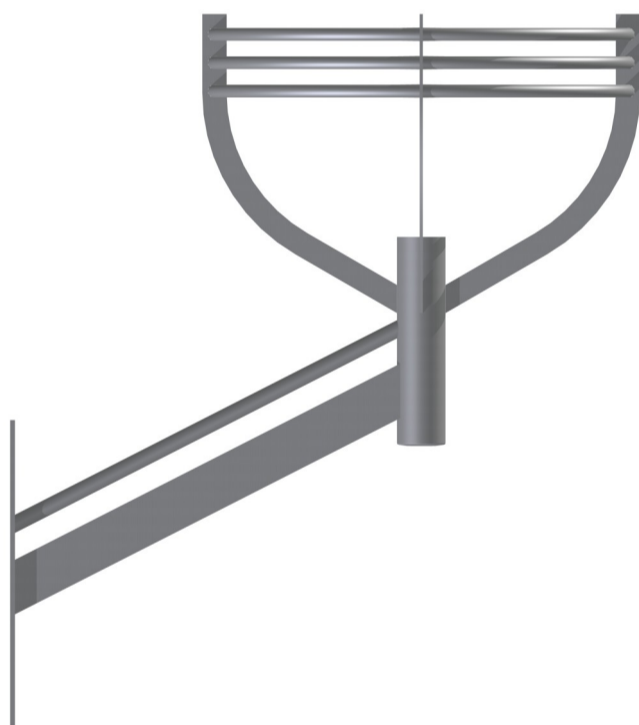

# Aluminium wall bracket KA-1

## Technical data

Wall bracket	KA-1
Product code	478010
Net weight [kg]	3,6
Volume [m <sup>3</sup> ]	0,16
Assembling diameter of luminaire $\varnothing$ [mm]	$\varnothing$ 60
Compatible luminaires	OP,

- anodising in 10 colours, each with possibility of brightening
- option of powder painting in RAL colours (other colours available on request)
- packing: sleeve material