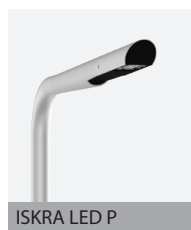

ISKRA LED P ALFA

ISKRA LED family

ISKRA LED has one version designed for pedestrian crossings.

ISKRA LED P