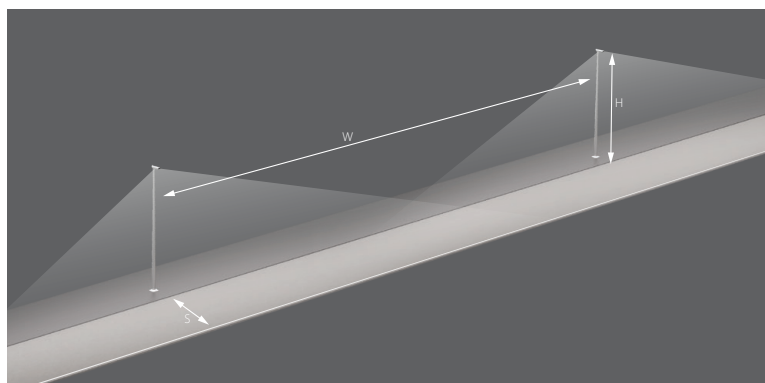

ISKRA LED family

ISKRA LED has one version designed for pedestrian crossings.

ISKRA LED P

ISKRA LED P ALFA

Lighting example

Pedestrian way

ISKRA LED ALFA 24W, optic SP

Parameters: