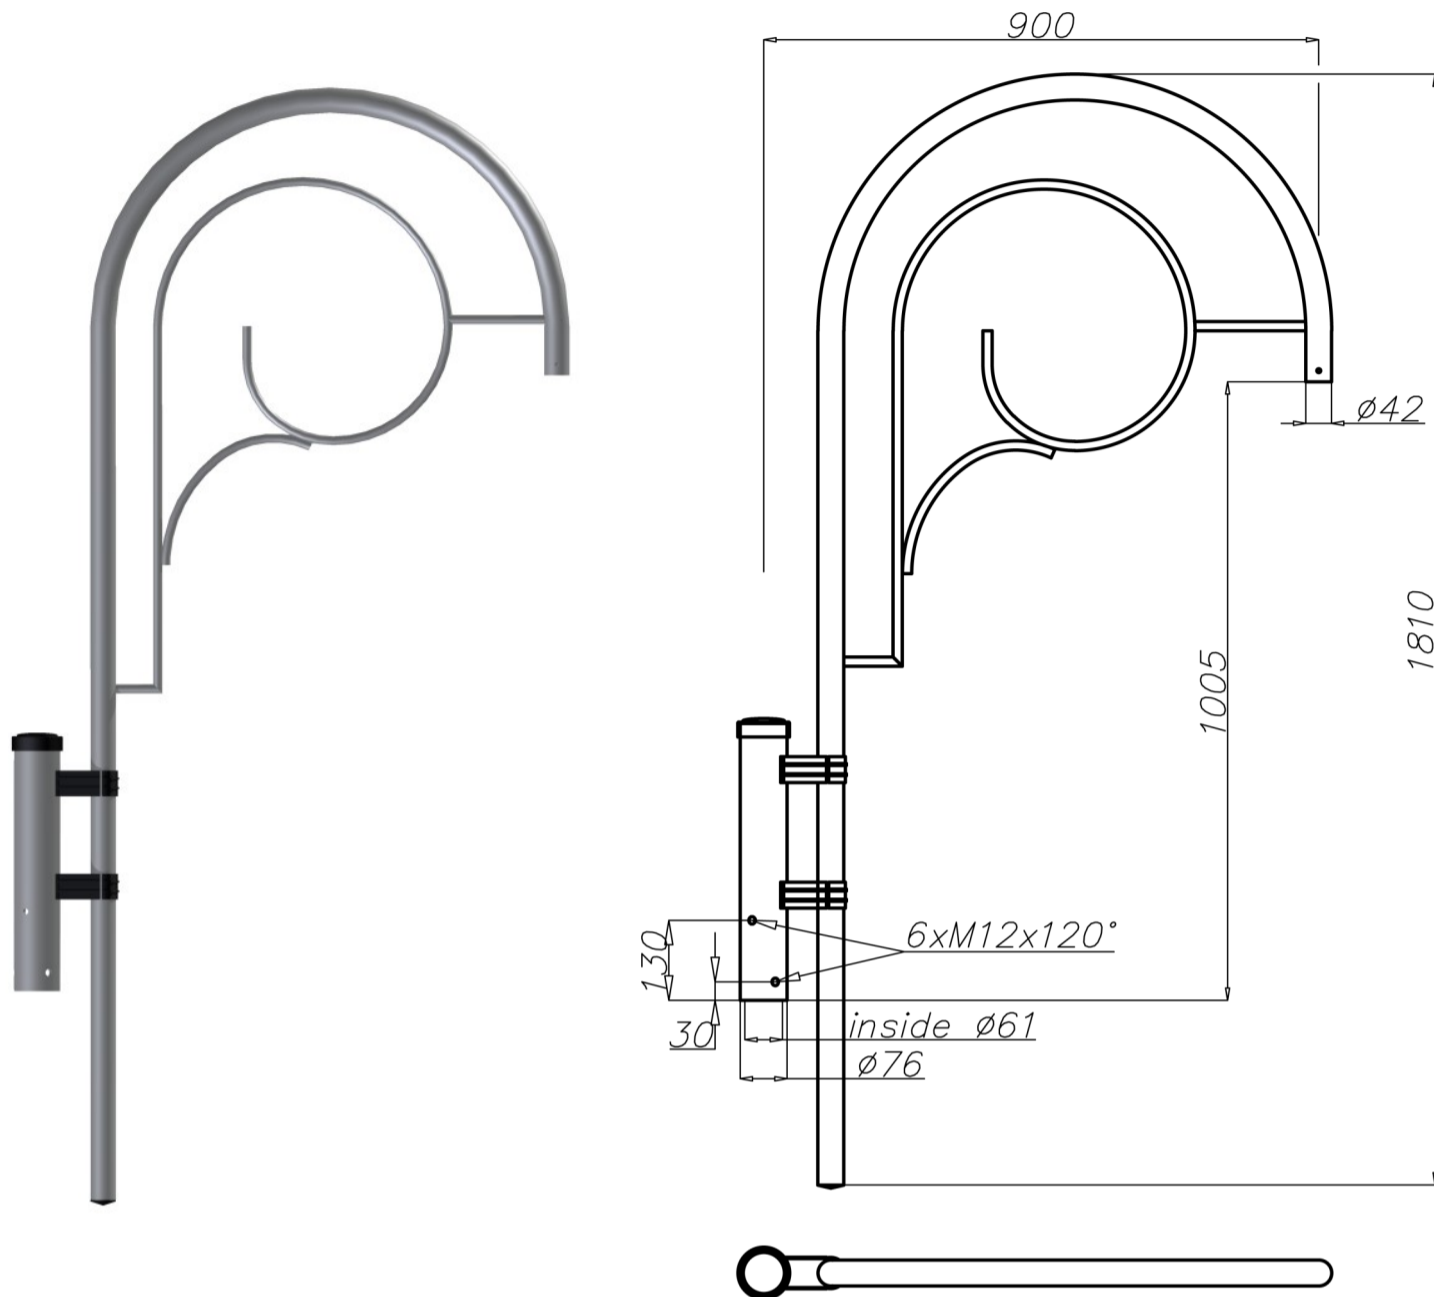

Aluminium extension arm WA-20/1

Technical data

Extension arm	WA-20/1
Product code	471201
Application	aluminium columns with ending $\varnothing 60 \times 180$
Arm quantity	1
Net weight [kg]	5,5
Windage [m ²]	0,19
Volume [m ³]	0,078
Assembling diameter of luminaire [mm]	$\varnothing 42$
Compatible luminaires	OW, OW-2, OPA, DROP

- anodising in 10 colours, each with possibility of brightening
- option of powder painting in RAL colours (other colours available on request)
- packing: sleeve material