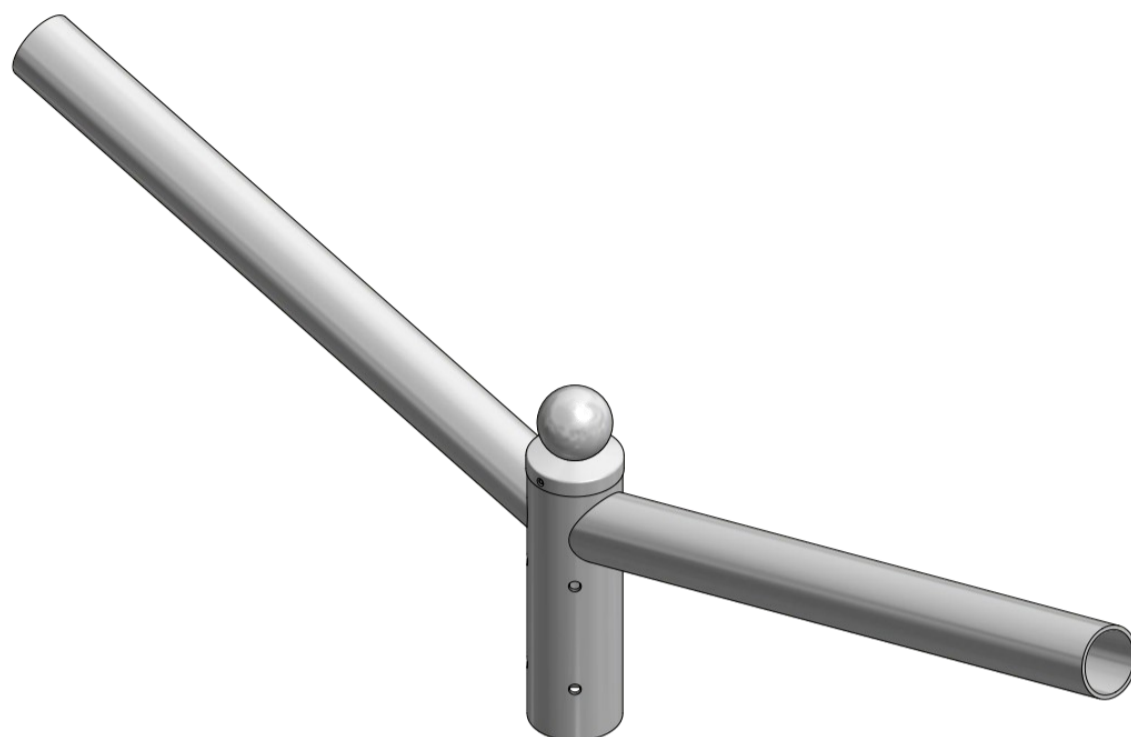

Aluminium extension arm WR-4/2

Technical data

Extension arm	WR-4/2
Product code	472042
Application	aluminium columns with ending $\varnothing 60 \times 180$
Arm quantity	2
Net weight [kg]	2,9
Windage [m ²]	0,093
Volume [m ³]	0,026
Assembling diameter of luminaire [mm]	$\varnothing 60 \times 100$
Compatible luminaires	street luminaires

- anodising in 10 colours, each with possibility of brightening
- option of powder painting in RAL colours (other colours available on request)
- packing: sleeve material
- CE certificate valid for use on poles manufactured by ROSA company