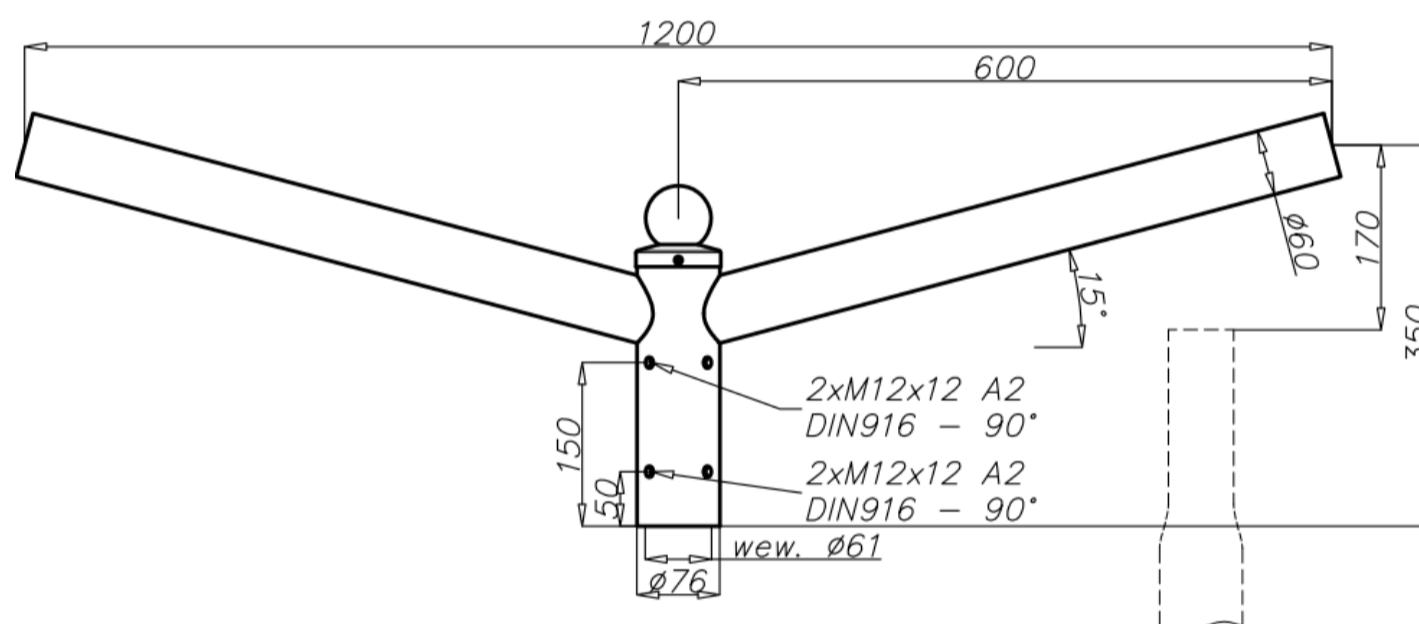

Aluminium extension arm WR-4/2

Technical data

Extension arm	WR-4/2
Product code	472042
Application	aluminium columns with ending $\varnothing 60 \times 180$
Arm quantity	2
Net weight [kg]	2,9
Windage [m ²]	0,093
Volume [m ³]	0,026
Assembling diameter of luminaire [mm]	$\varnothing 60 \times 100$
Compatible luminaires	street luminaires

- anodising in 10 colours, each with possibility of brightening
- option of powder painting in RAL colours (other colours available on request)
- packing: sleeve material
- CE certificate valid for use on poles manufactured by ROSA company